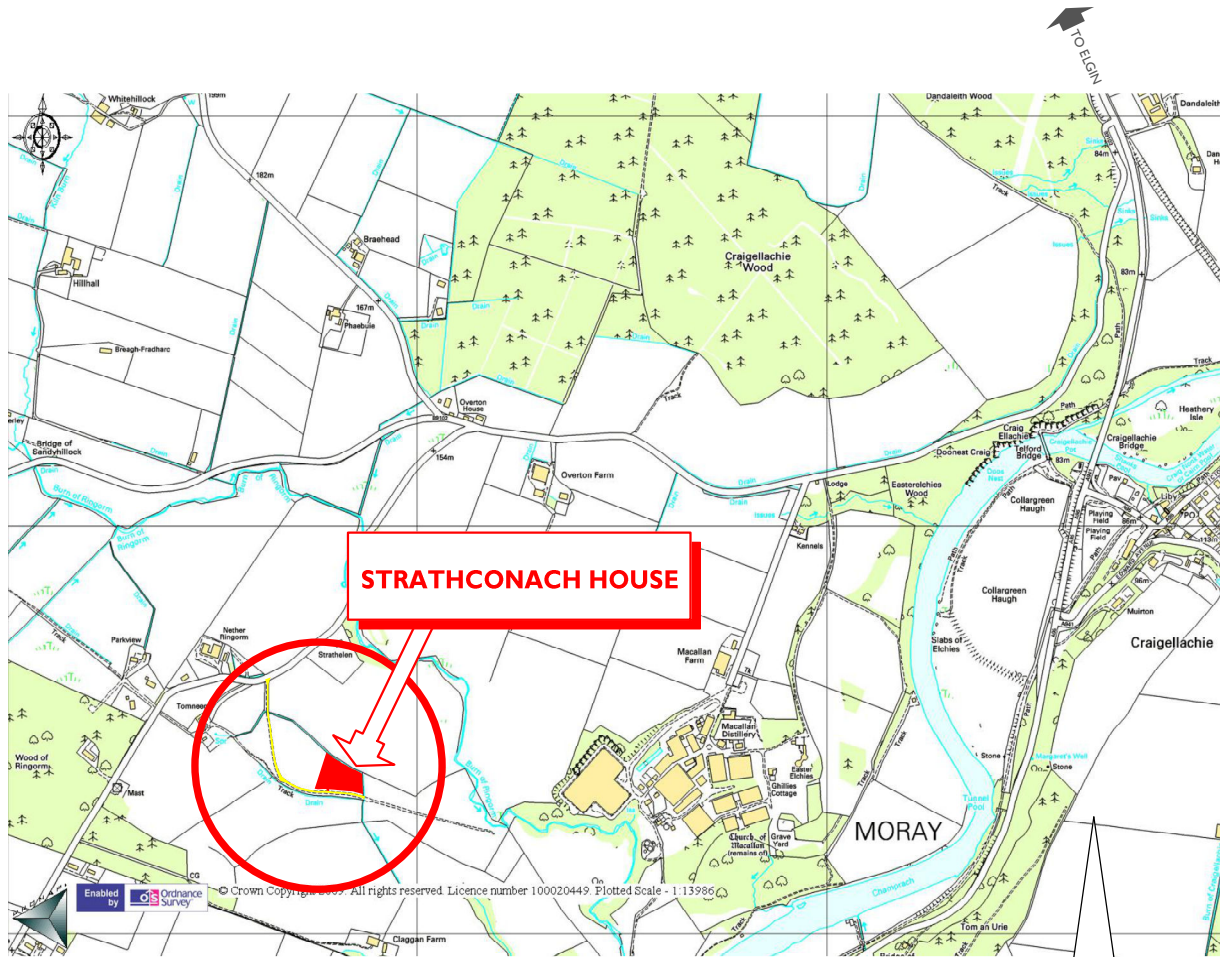

OS LOCATION PLAN (NOT TO SCALE)

Proposed erection of dwellinghouse with separate garage At Strathconach House, Ringorm, Elchies, Craigellachie, Moray For Mr and Mrs G McConachie