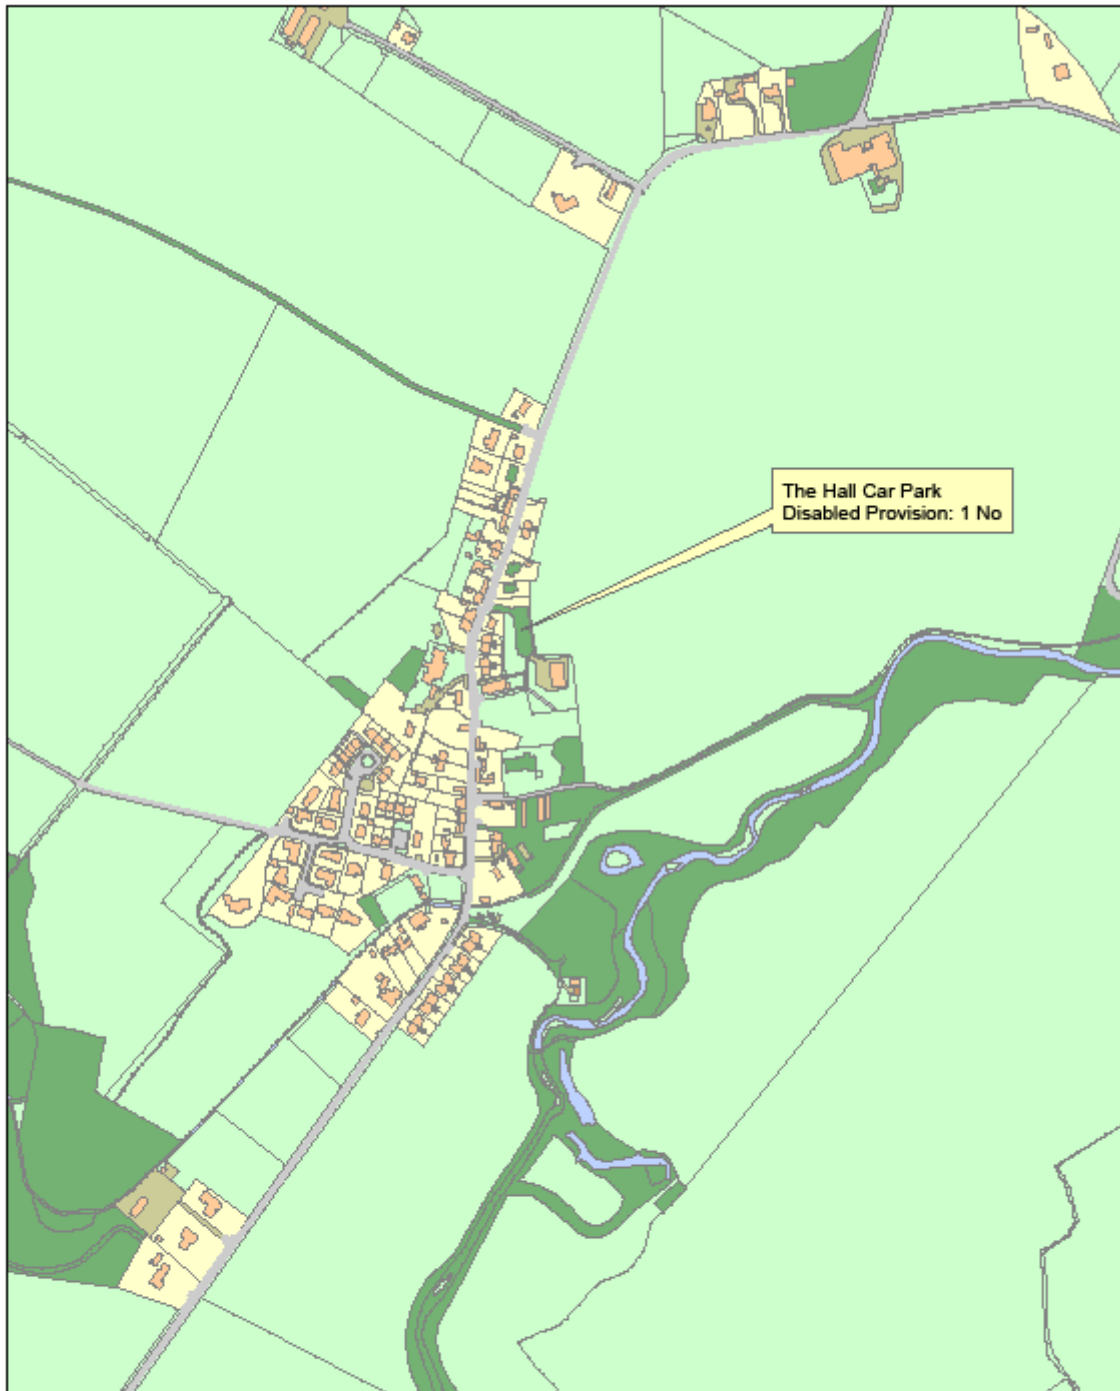

1:4,865

**Dyke**  
**Disabled Parking Provision**

Reproduced from the Ordnance Survey map  
with the permission of the  
Controller of Her Majesty's Stationary Office Crown Copyright 2005  
The Moray Council 10023422