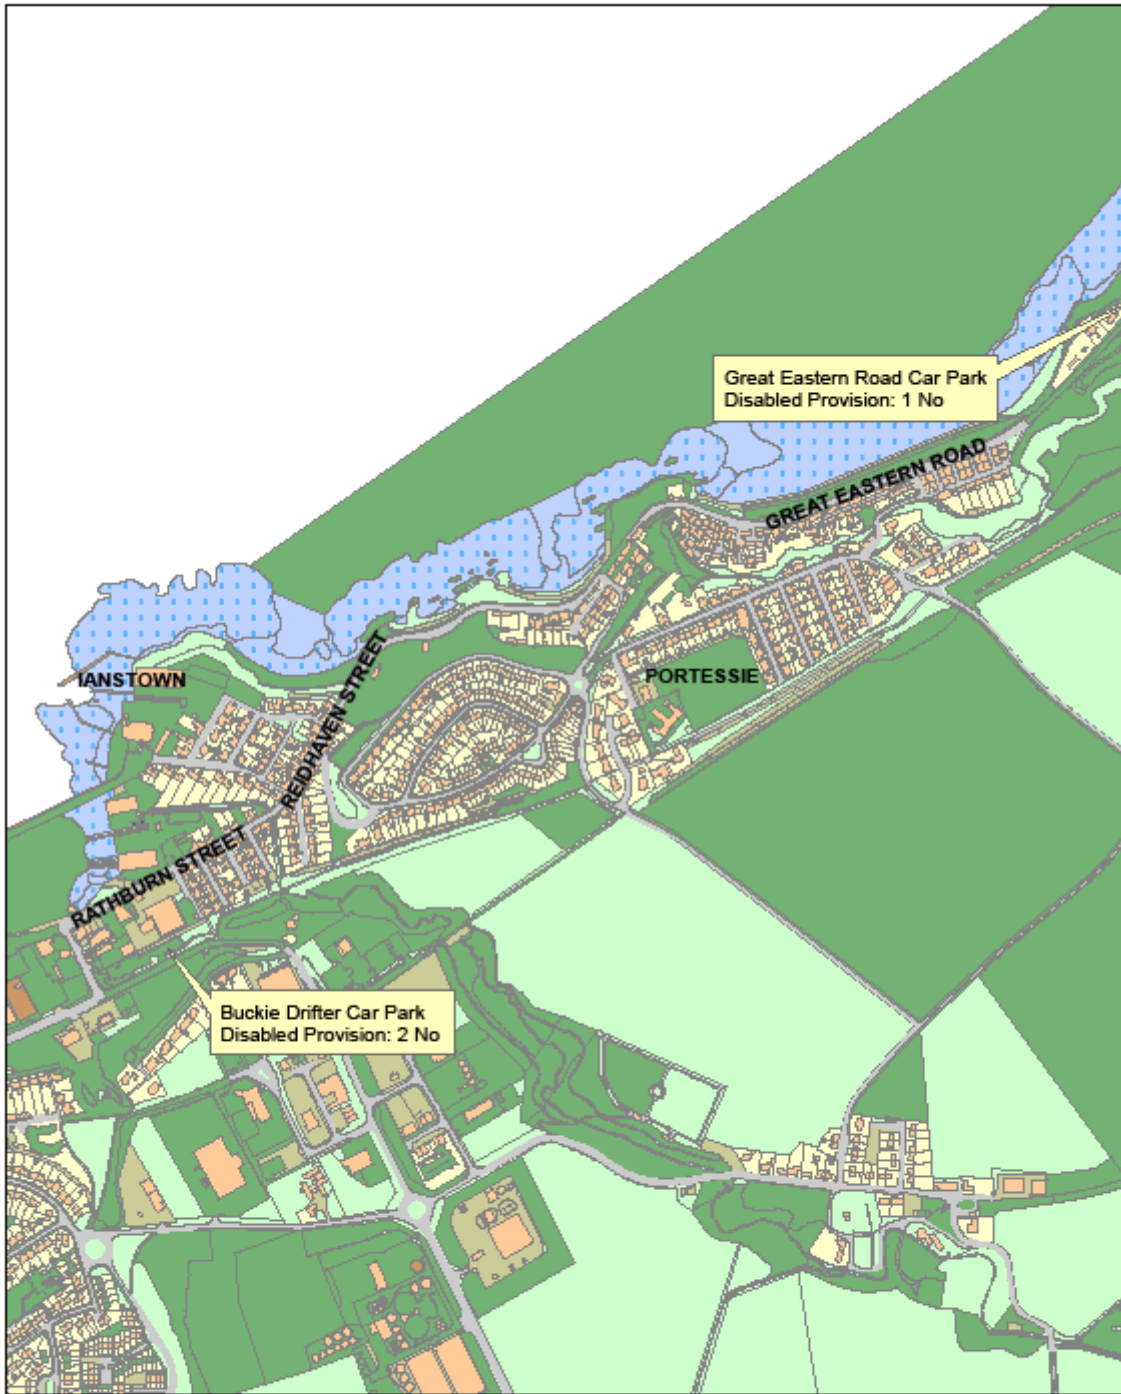

**Buckie East
Disabled Parking Provision**

Reproduced from the Ordnance Survey map
with the permission of the
Controller of Her Majesty's Stationary Office Crown Copyright 2005
The Moray Council 10023422

1:7,567