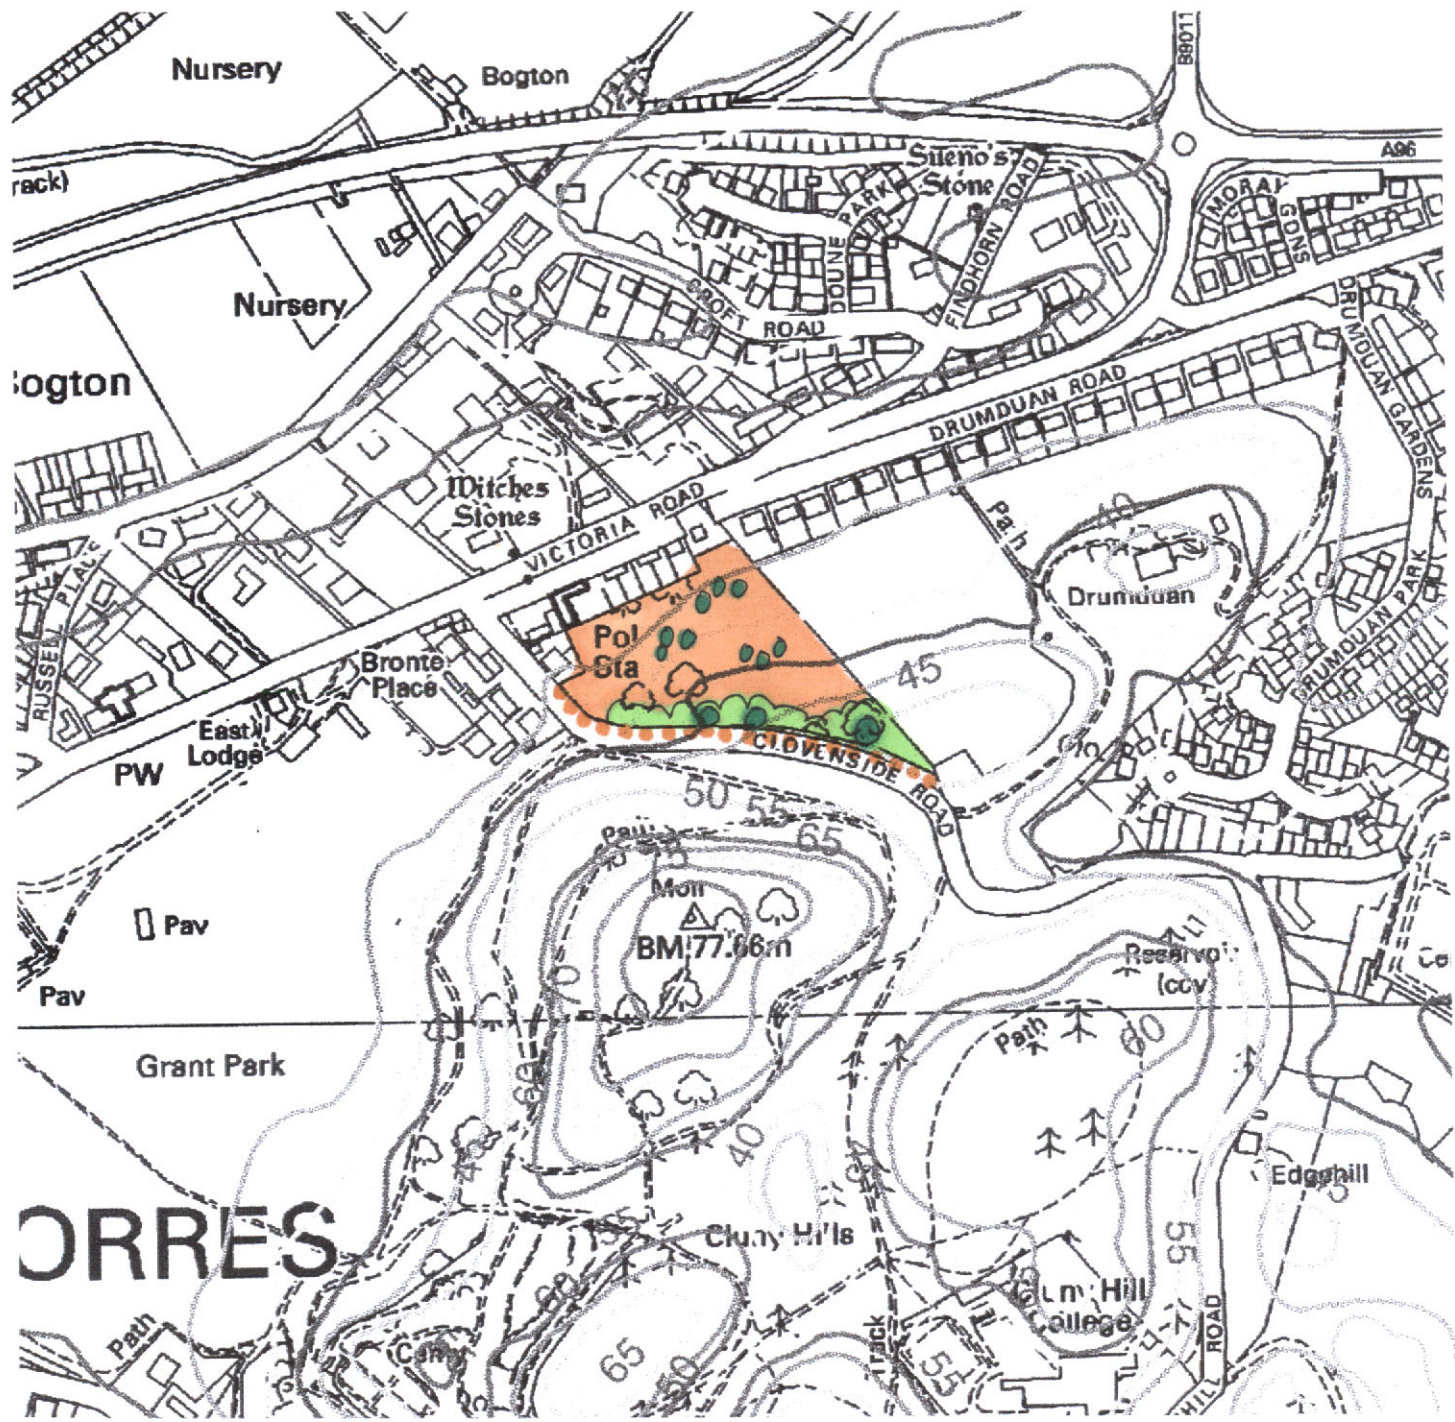

MORAY LOCAL PLAN

Clovenside, Forres

Survey and Site Observations

Scale 1:5,000

Landscape Survey

-  Site boundary
-  Dense young birch woodland
-  Mature specimen trees
-  Hill slope

Landscape Setting and Context

-  Mature woodland on Cluny Hills
-  Open sloping pastures provide an attractive landscape setting to Drumduan House

Views/Approach

-  Close views from road

Reproduced from the Ordnance Survey map with the permission of The Controller of Her Majesty's Stationary Office. © Crown copyright Licence No. 0004410

MORAY LOCAL PLAN
Clovenside, Forres
Landscape Proposals
 Scale 1:5,000

- Proposed development area
- Retain specimen trees
- New boundary wall and planting to create a screening edge to new development
- Plant specimen trees between houses
- Stone boundary wall

Reproduced from the Ordnance Survey map with the permission of The Controller of Her Majesty's Stationary Office. © Crown copyright Licence No. 0004410