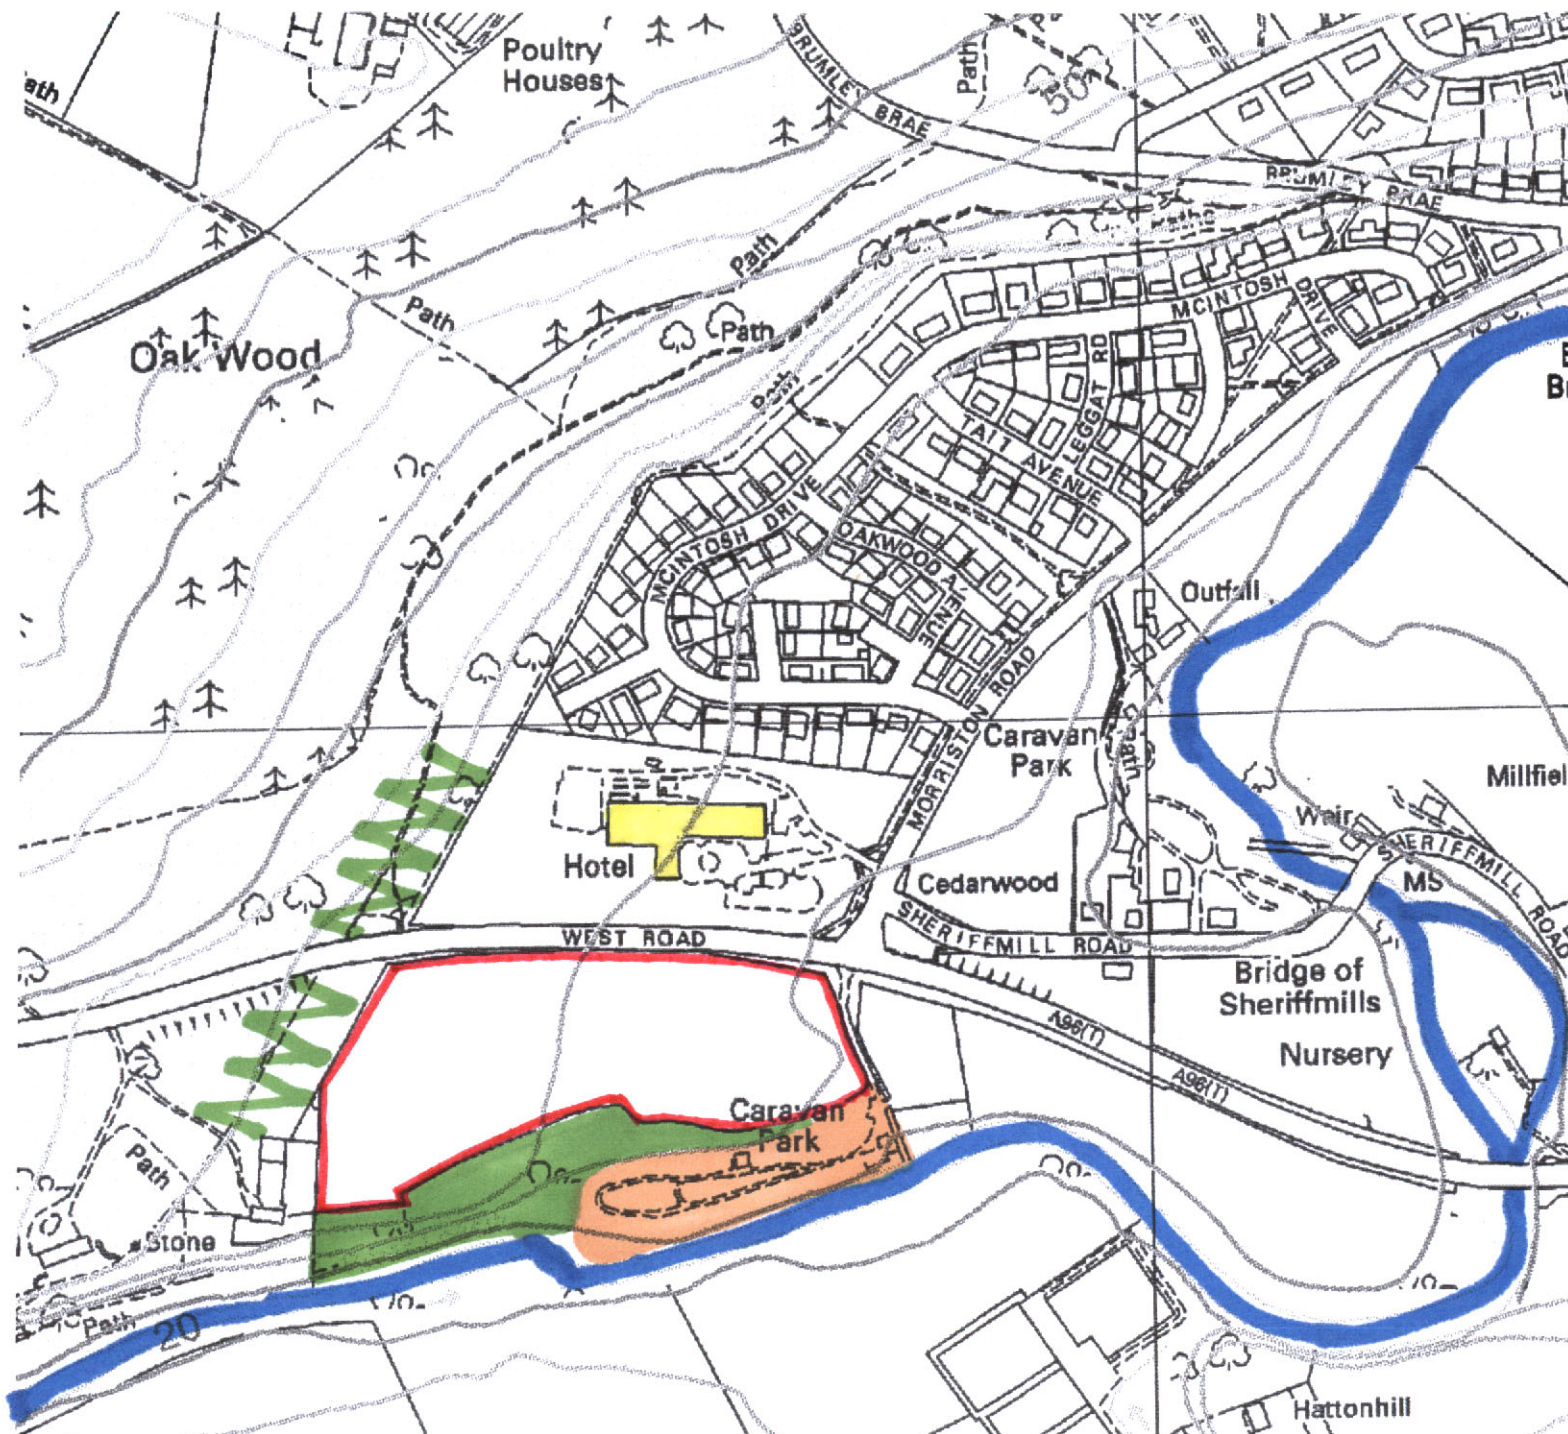

West Elgin Business Use Site

Survey and Site Observations

Scale 1:5,000

Landscape Survey

- Site boundary
- Mature woodland
- River Lossie
- Caravan site
- Hotel