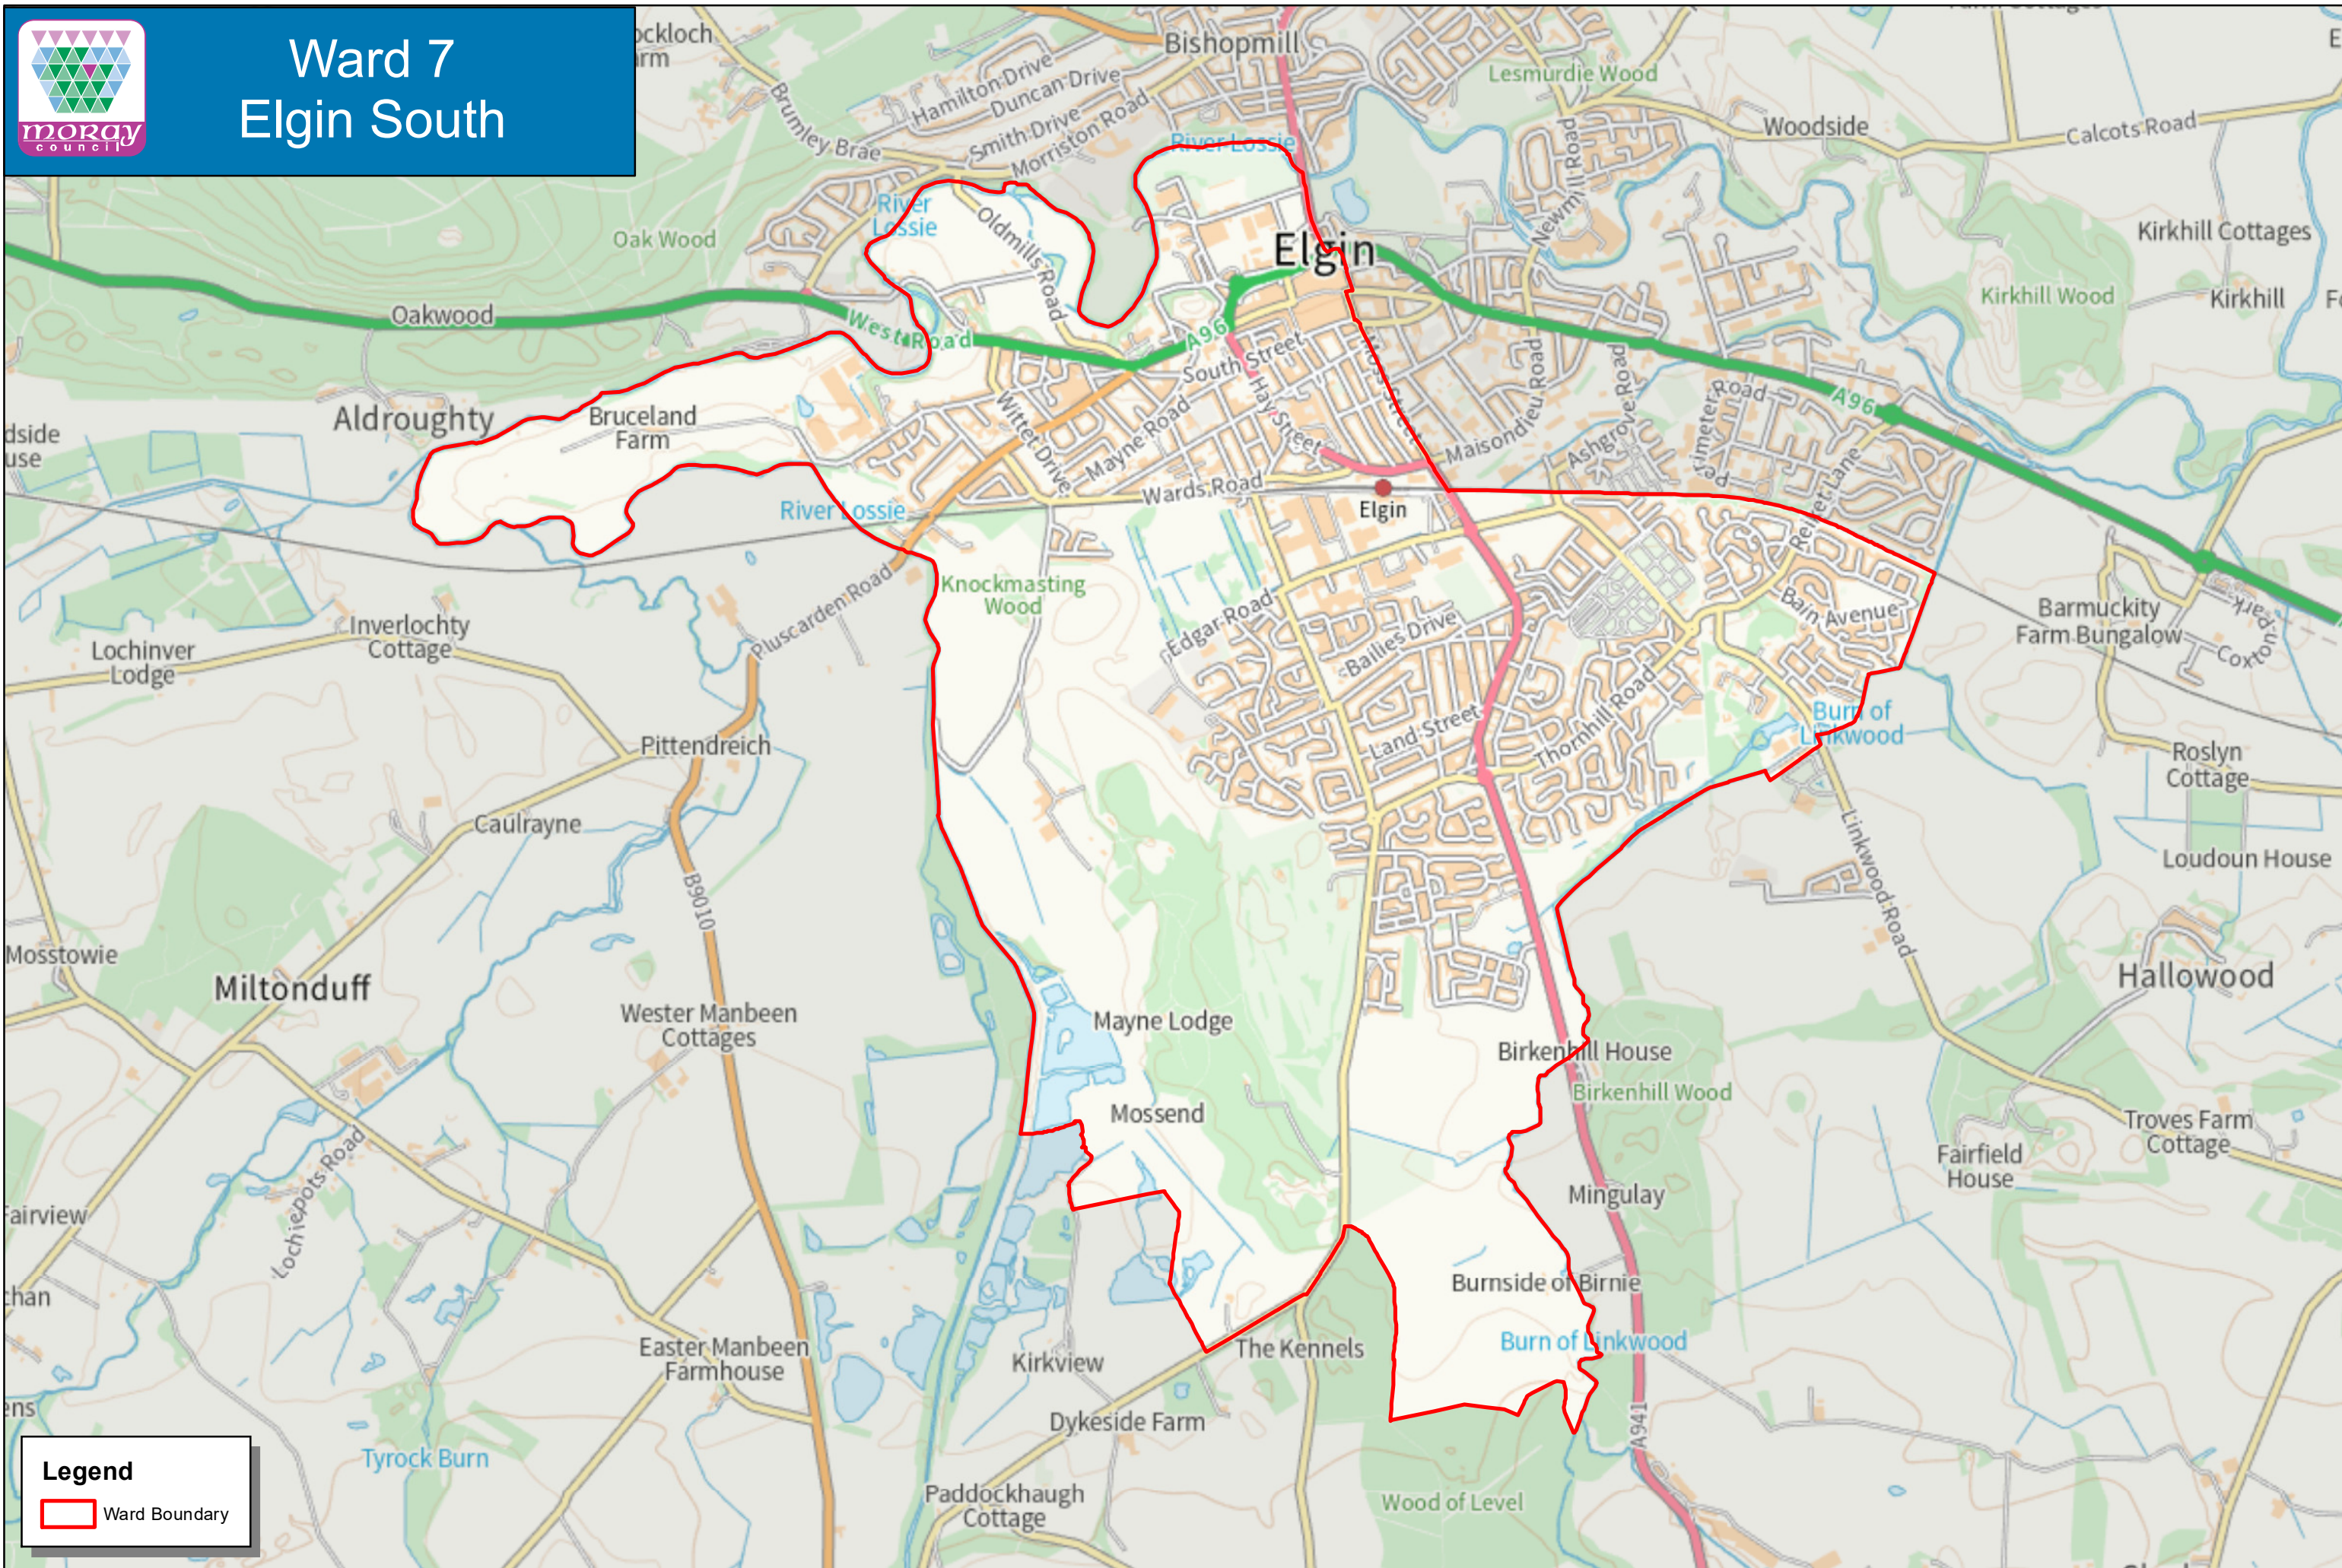

Ward 7 Elgin South

Legend
[Red outline symbol] Ward Boundary