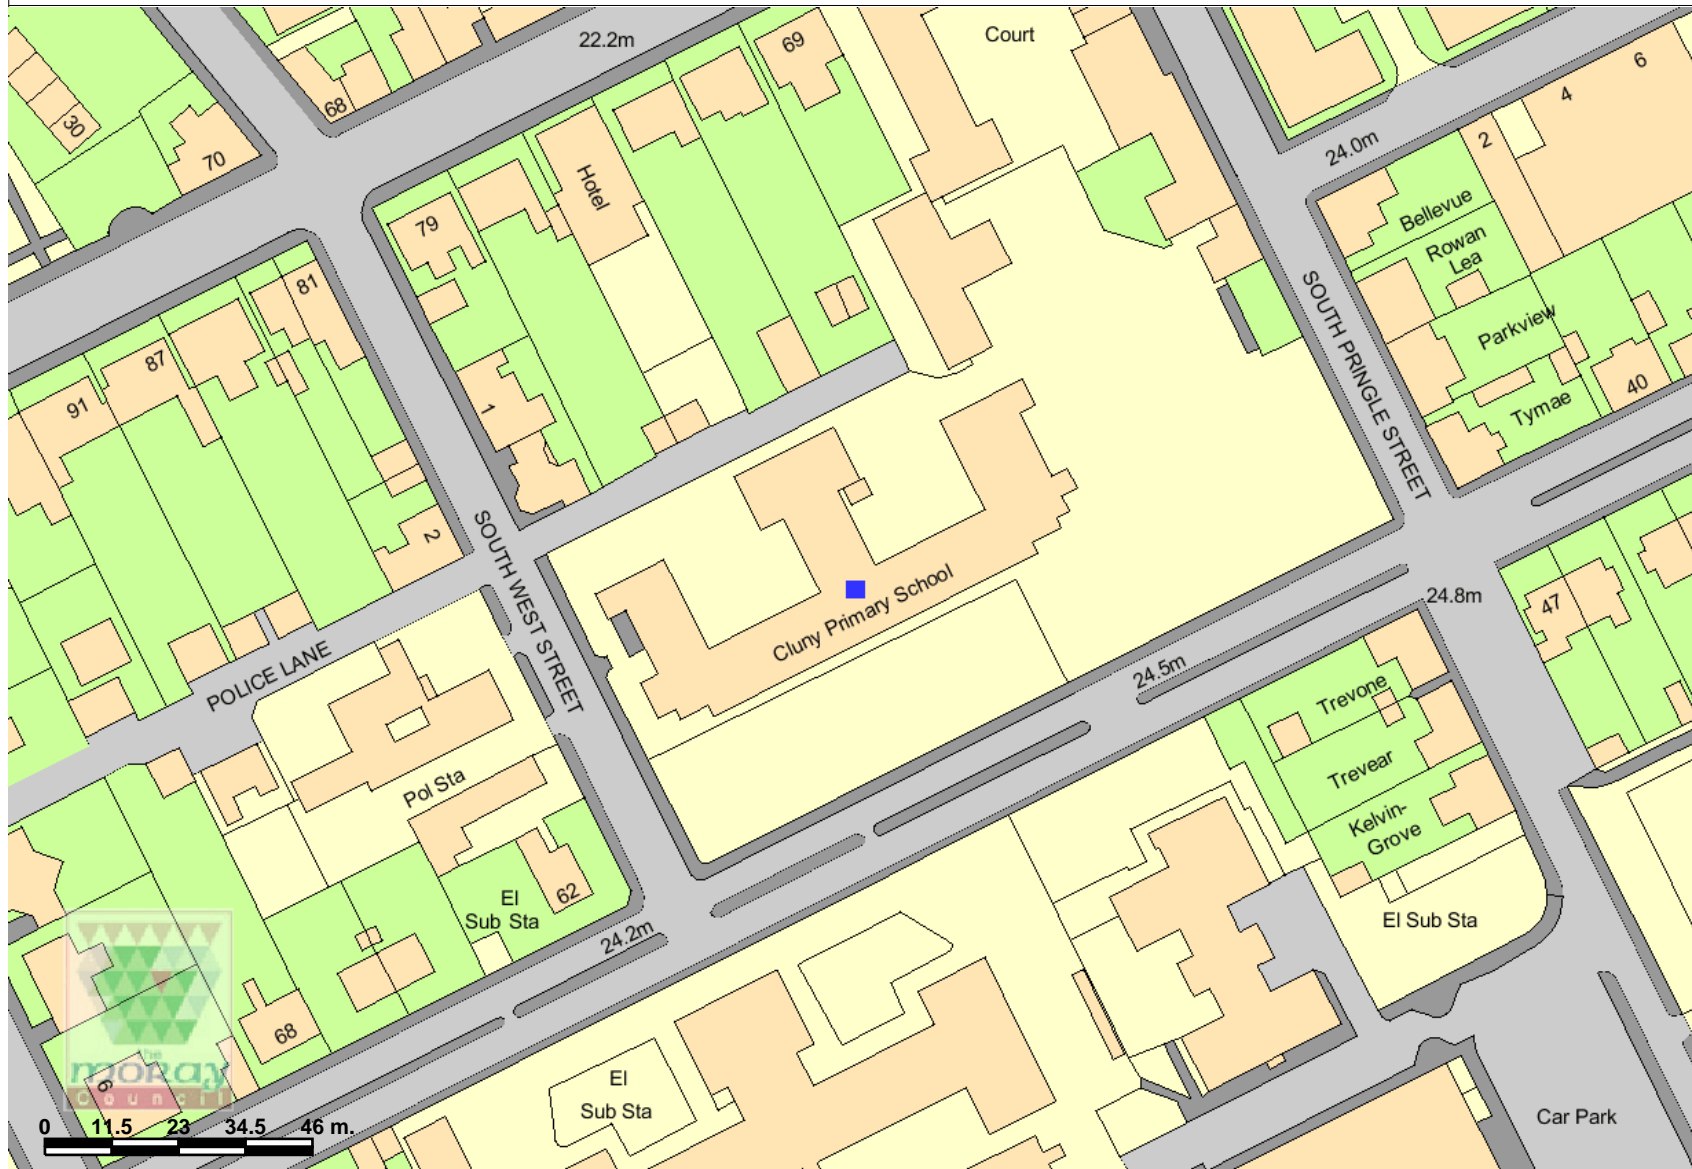

# a Moray Council Map

Map Description: a Description of a Moray Council Map

Scale: 1:2,000 @ A4

## Legend