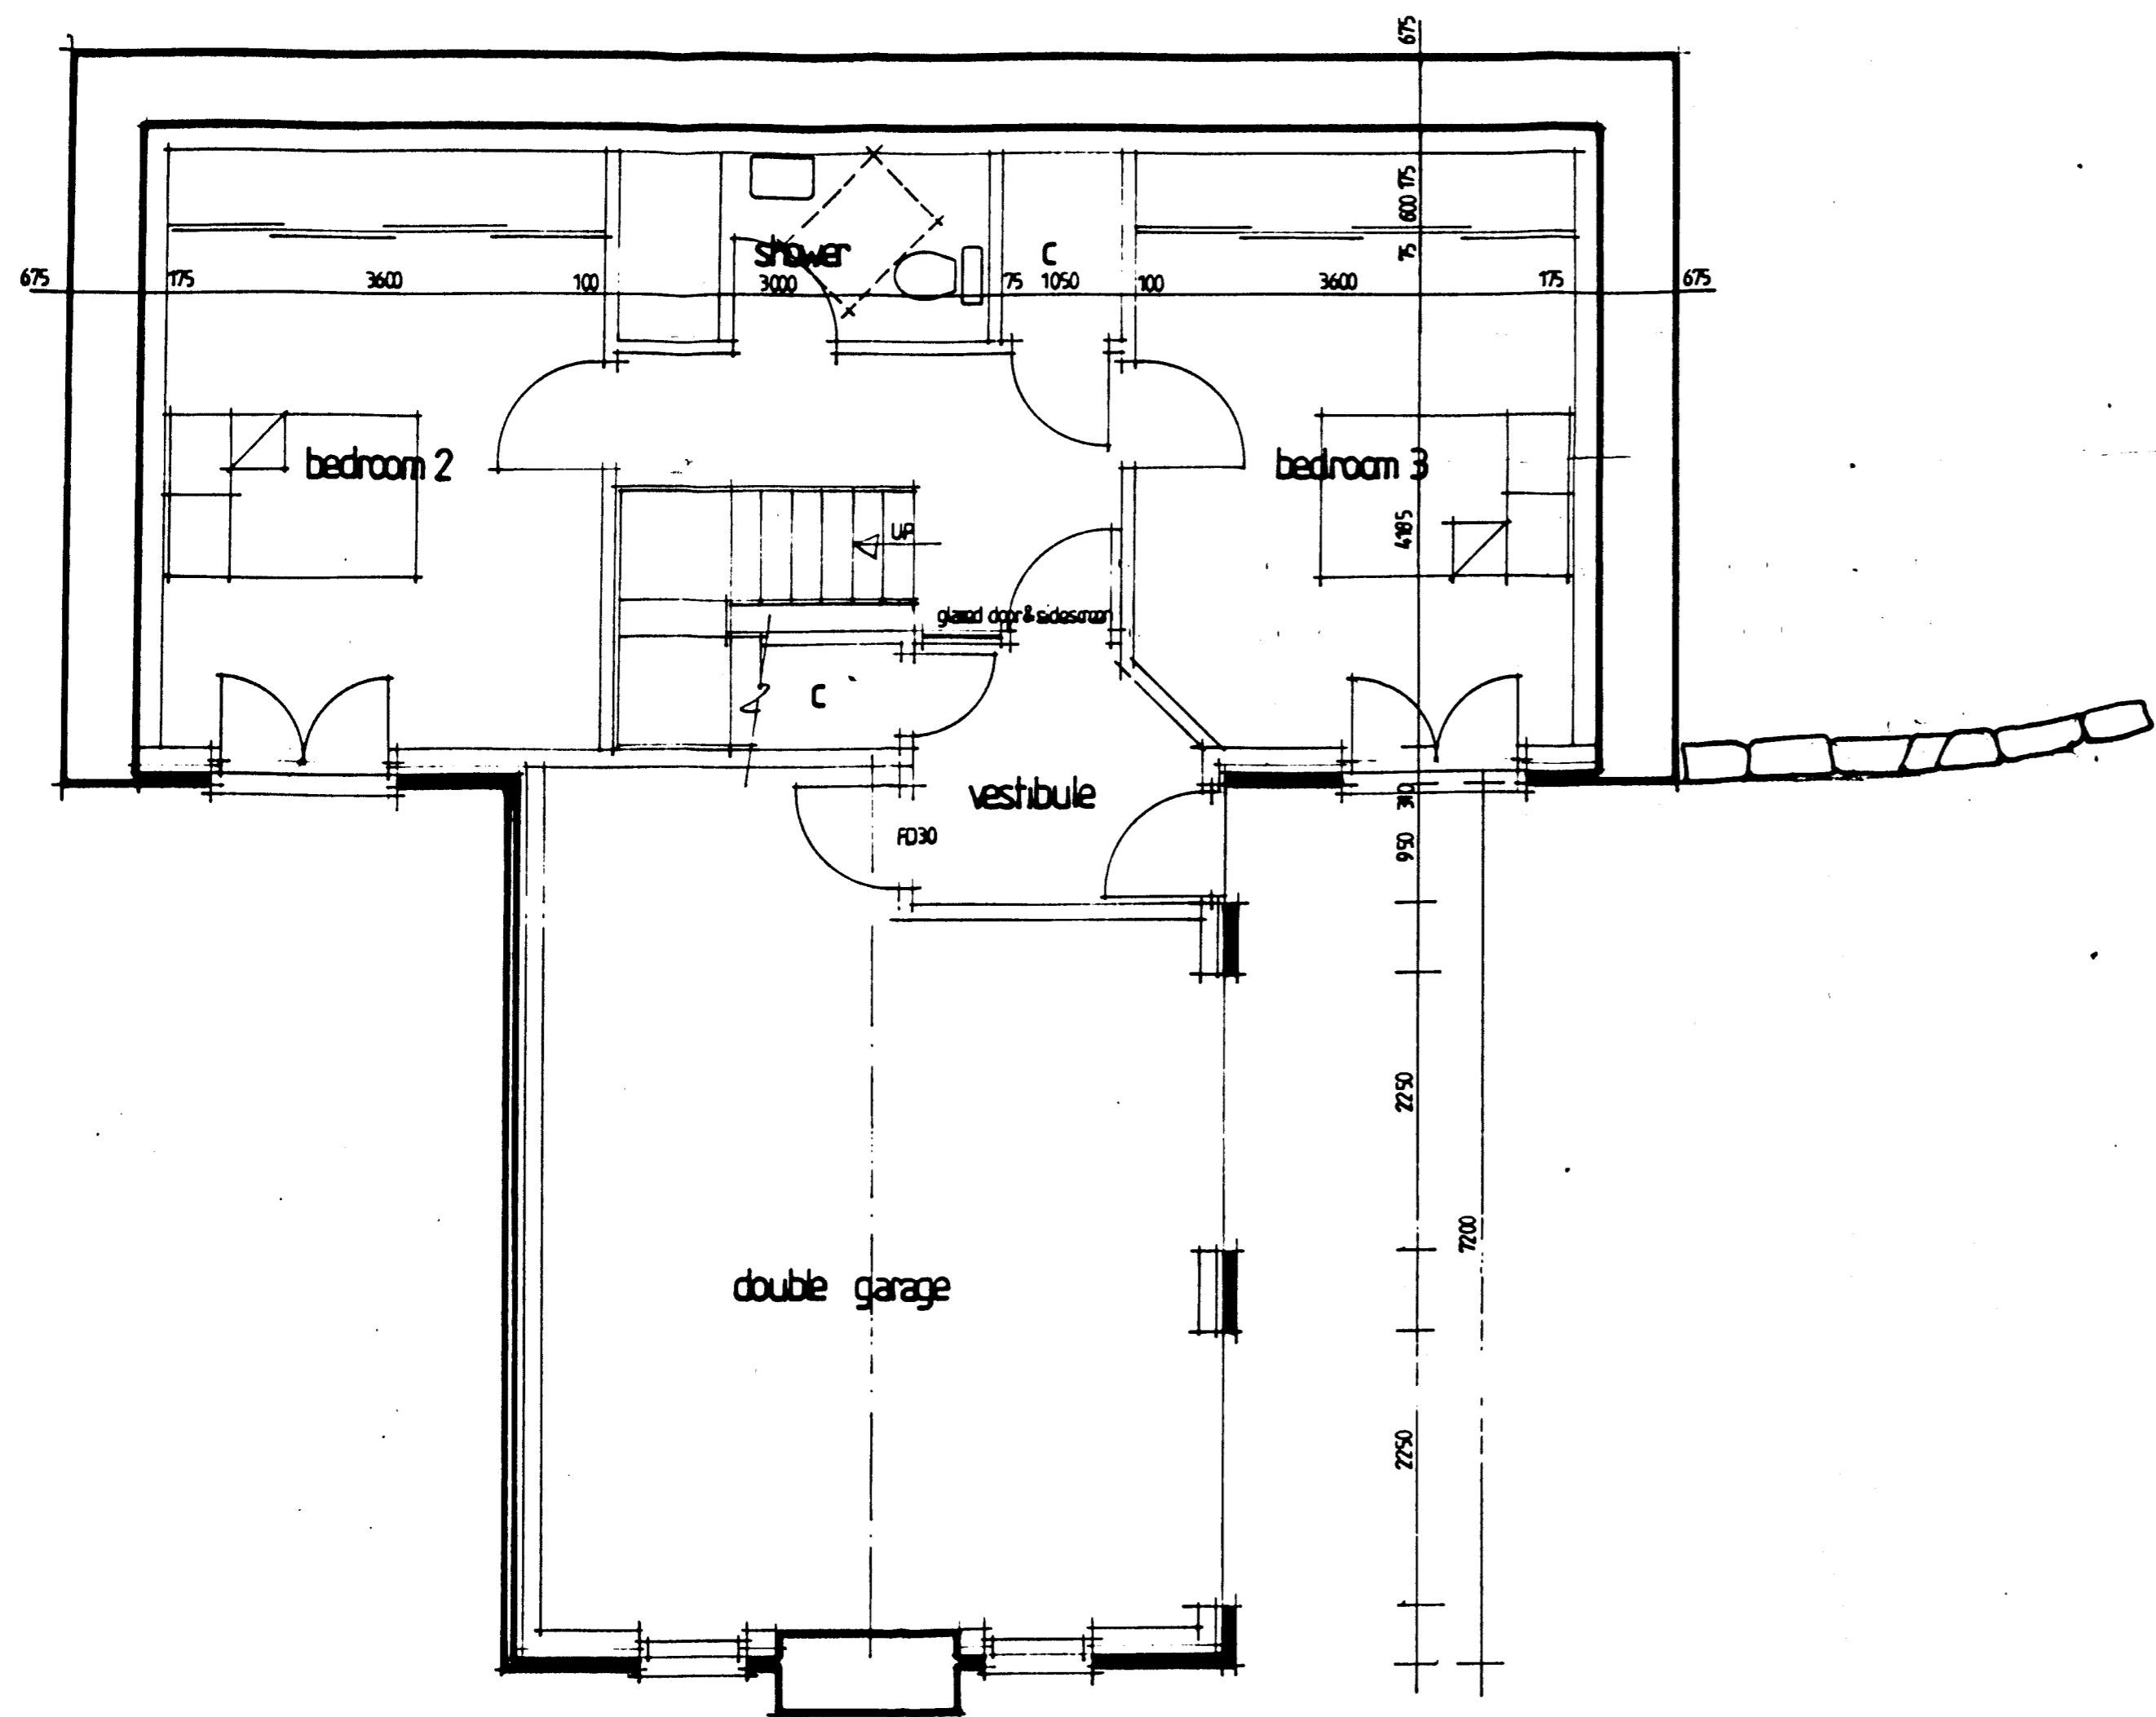

Town & Country Planning
(Scotland) Act, 1977
15/06/2007
REFUSED
05.05.2017
Development Management
Environmental Services
Moray Council

Proposed dwelling at Lady Haugh site,
Ardilly, Craigellachie for A Vilaseca

17/03/2007
17 MAR 2007
11-32
Dwg 2-

**ARCHITECTURAL
DESIGN CONSULTANTS**
TELEPHONE No. 01343 842635
FAX No. 01343 842785
MOBILE No. 07766 315501
WEB: www.plans-plus.co.uk
PARTNERS: COLIN & CATRIONA KEIR

MAIN STREET OFFICES: URQUHART, BY ELGIN, IV30 8LG