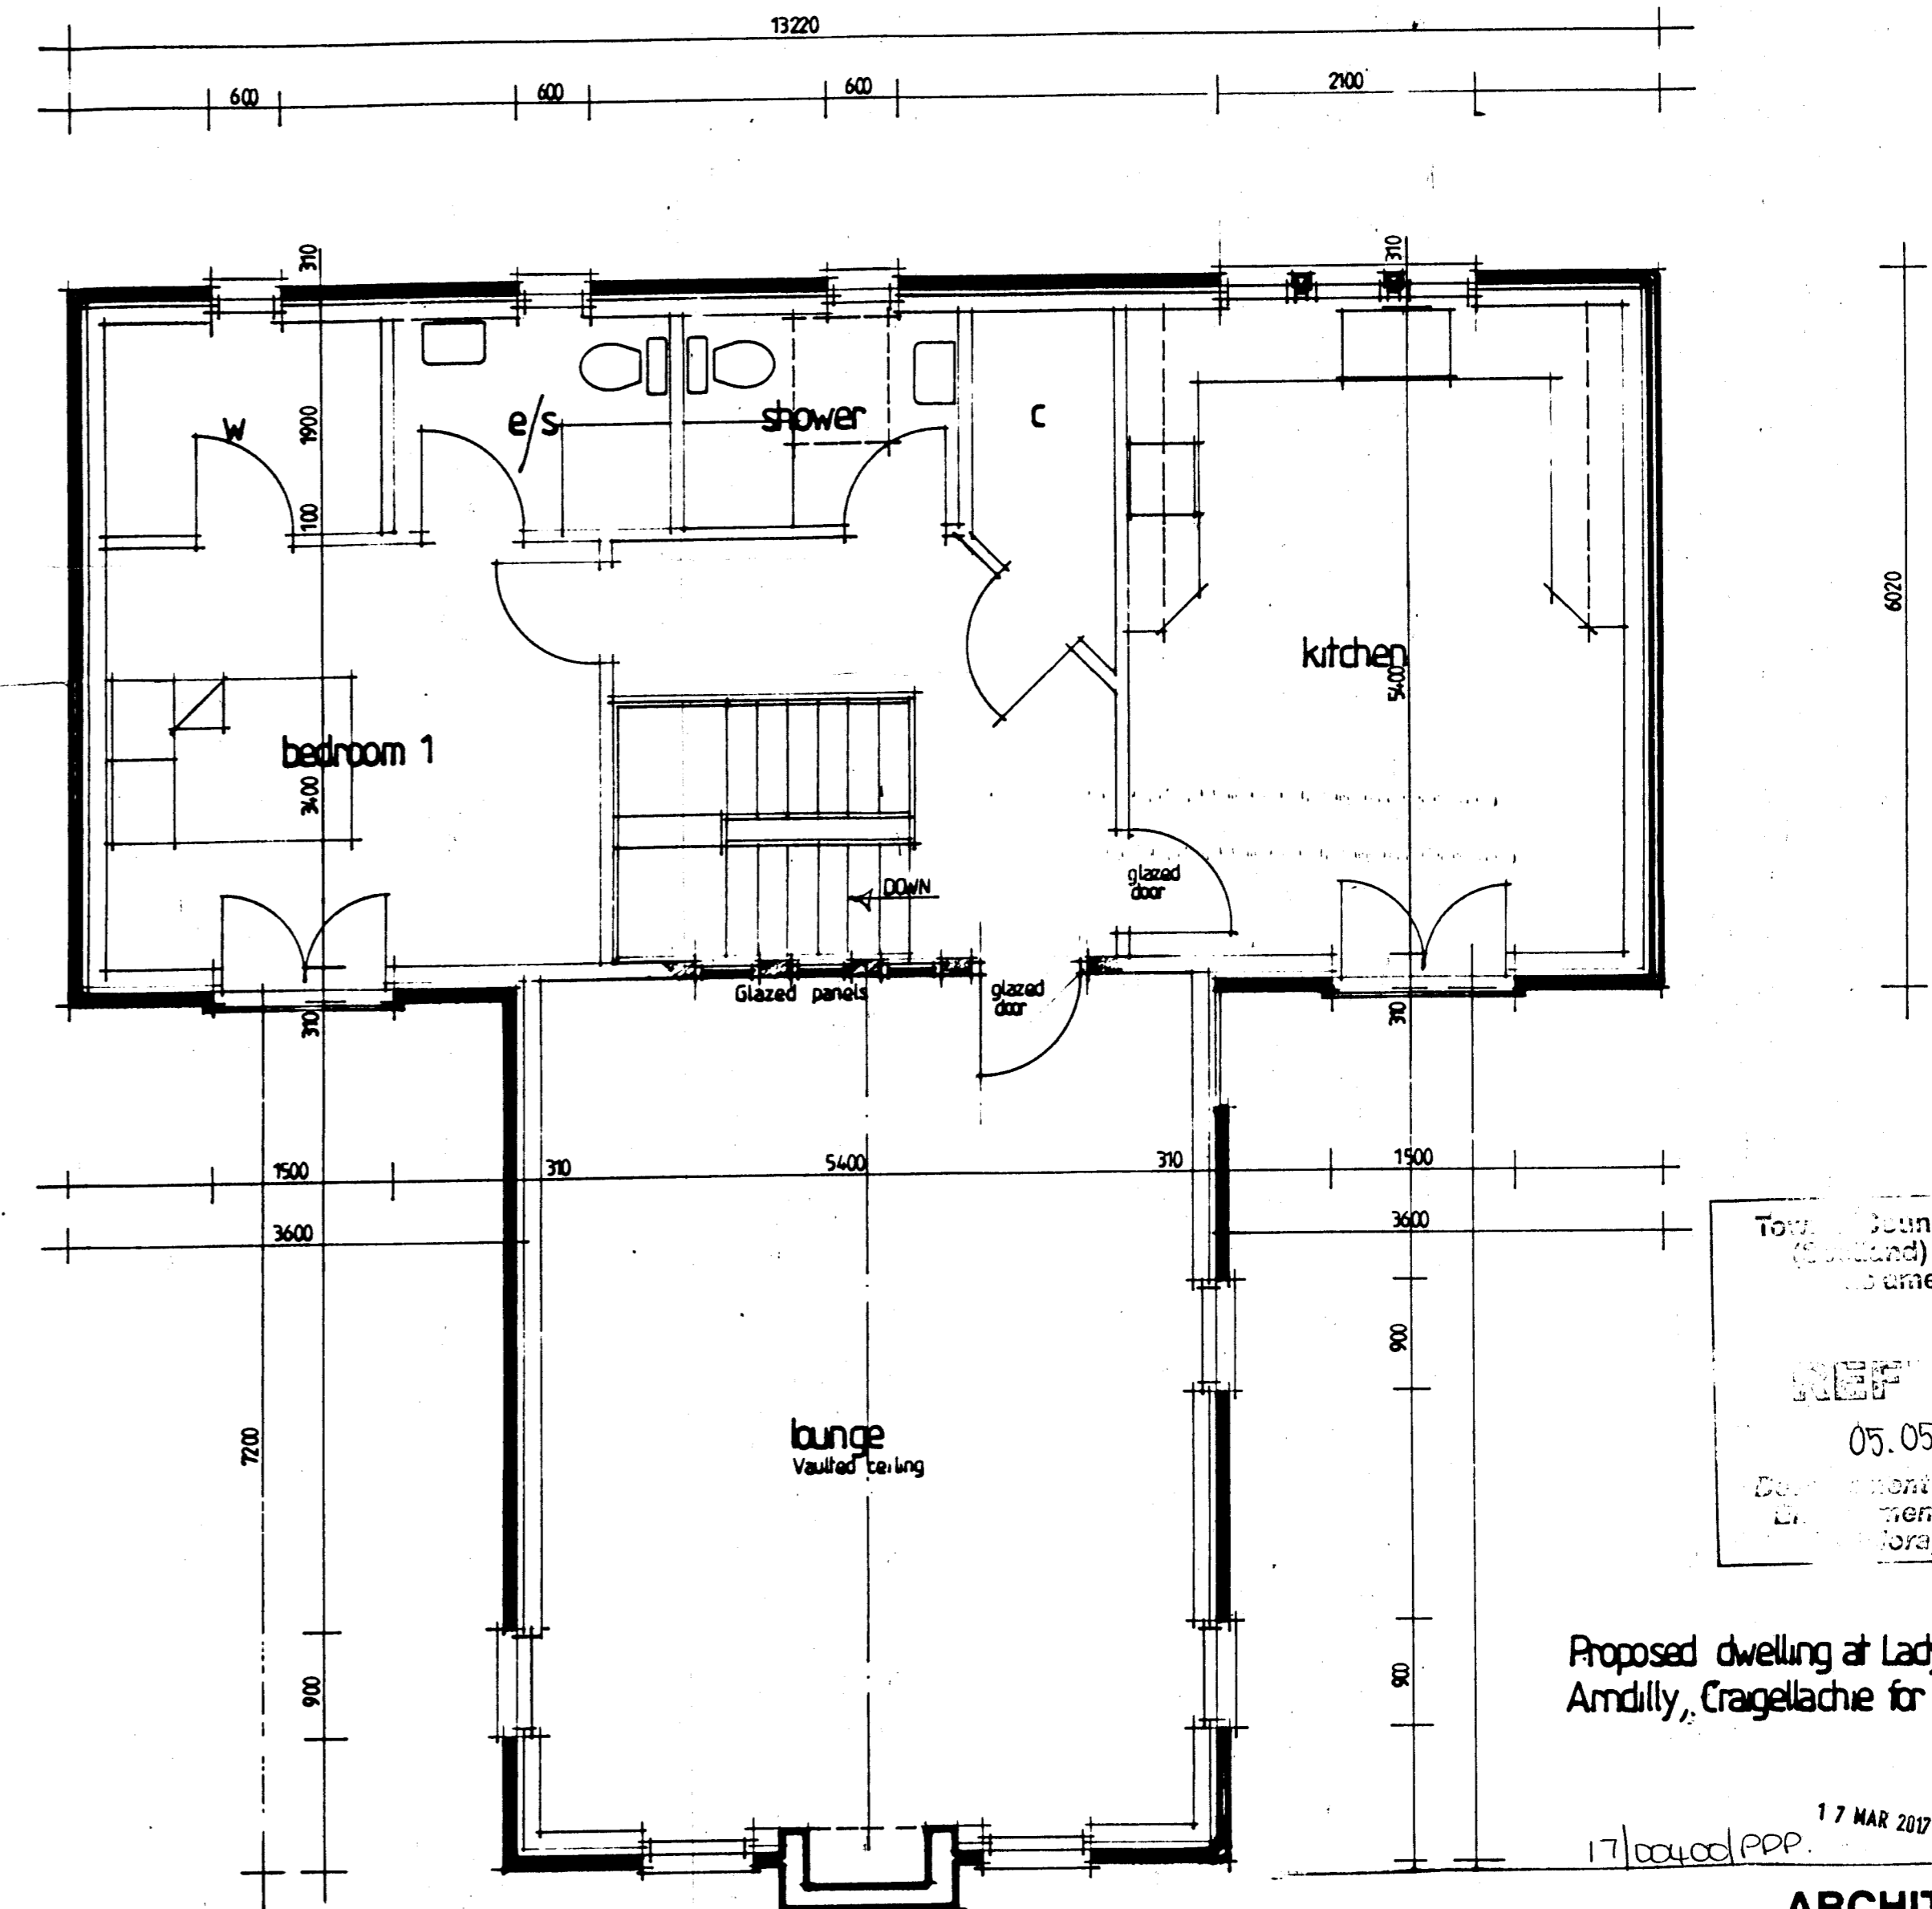

Eastern elevation

Northern elevation

Western elevation

Southern elevation

Town & Country Planning
(Scotland) Act, 1977
15/06/2007
REFUSED
05.05.2017
Development Management
Environmental Services
Moray Council

Proposed dwelling at Lady Haugh site,
Ardilly, Craigellachie for A Vilaseca

17/03/2007
17 MAR 2007
11-32
Dwg 2-

**ARCHITECTURAL
DESIGN CONSULTANTS**
TELEPHONE No. 01343 842635
FAX No. 01343 842785
MOBILE No. 07766 315501
WEB: www.plans-plus.co.uk
PARTNERS: COLIN & CATRIONA KEIR