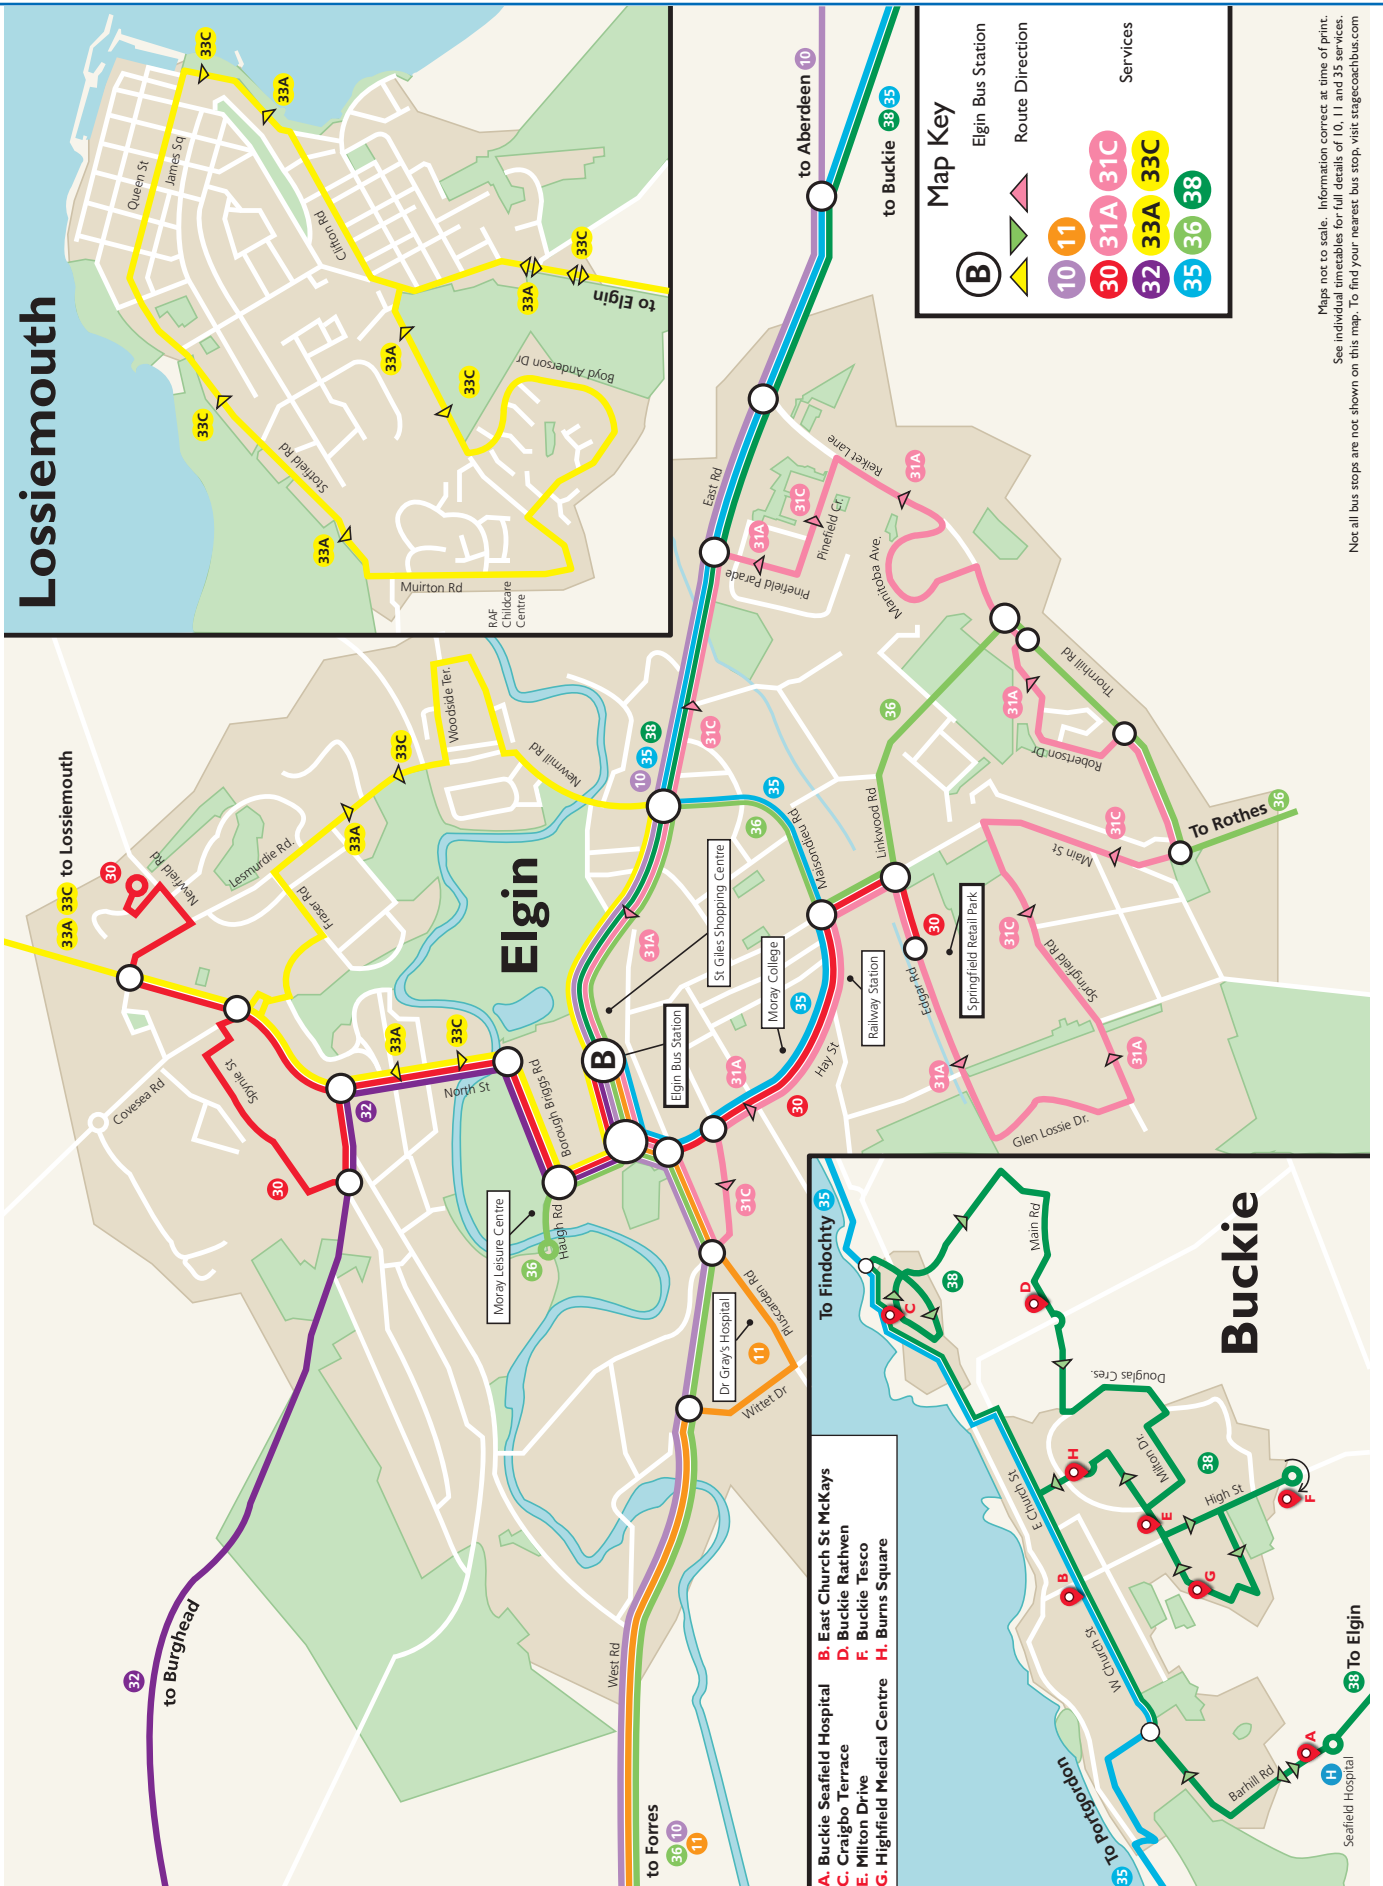

NO SUNDAY SERVICE

CODES

RC Operates via Elgin Railway Station and Elgin College

Track your bus and know exactly when it will arrive on the **Stagecoach Bus App**

Search Stagecoach Bus

Buying your **megarider** just got **smart!**

stagecoachbus.com

The new place to begin your journey

Maps not to scale. Information correct at time of print. See individual timetables for full details of 10, 11 and 35 services. Not all bus stops are not shown on this map. To find your nearest bus stop, visit stagecoachbus.com