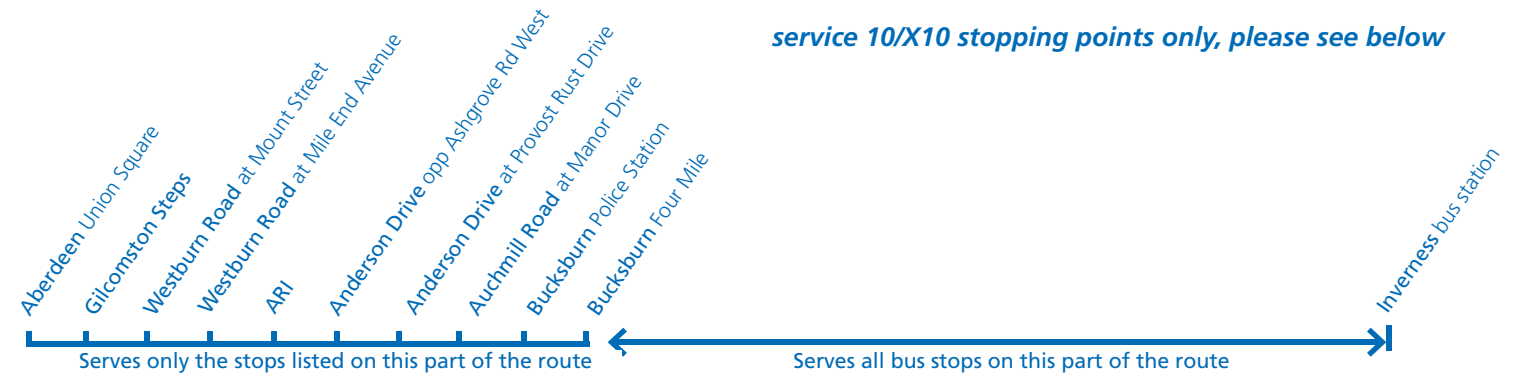

SATURDAY

Table with columns for Service No. and bus times for various stops on Saturday.

SUNDAY

Table with columns for Service No. and bus times for various stops on Sunday.

Buying your megarider just got smart! megarider tickets are now available on a handy reusable smartcard. For more information visit: stagecoachbus.com