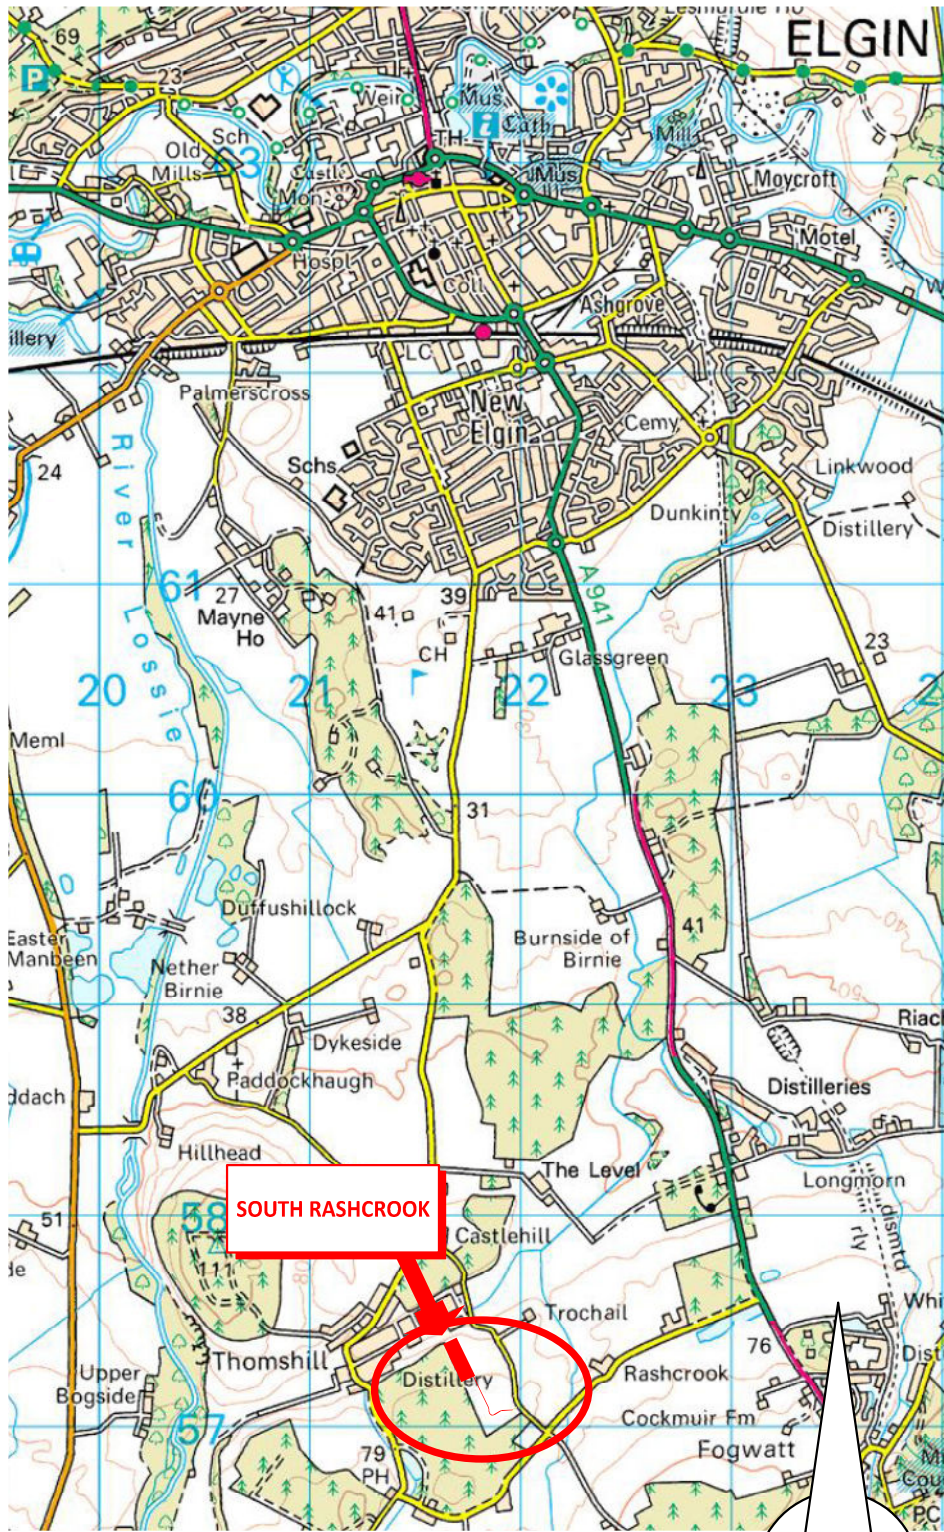

OS LOCATION PLAN (NOT TO SCALE)

**Proposed erection of dwellinghouse with detached garage
at South Rashcrook, Rashcrook, Birnie, Elgin, Moray
For Mr Gavin Strathdee**